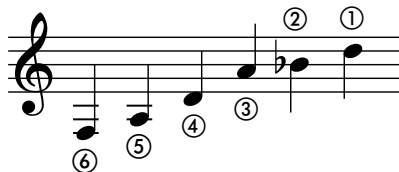

to Roberto Fabbri

Per Sofia

Simone Iannarelli

tuning

For an easier reading, the piece is notated for guitar in standard tuning (E-A-D-G-B-E)
The left-hand fingering must be respected in order to play the intended notes.

Fluido ♩ = ca 126

rubato, incalzando

p i p m i p a m i p sim.

tranquillo cantando, senza fretta

5

8

i m a p i m a i m

12